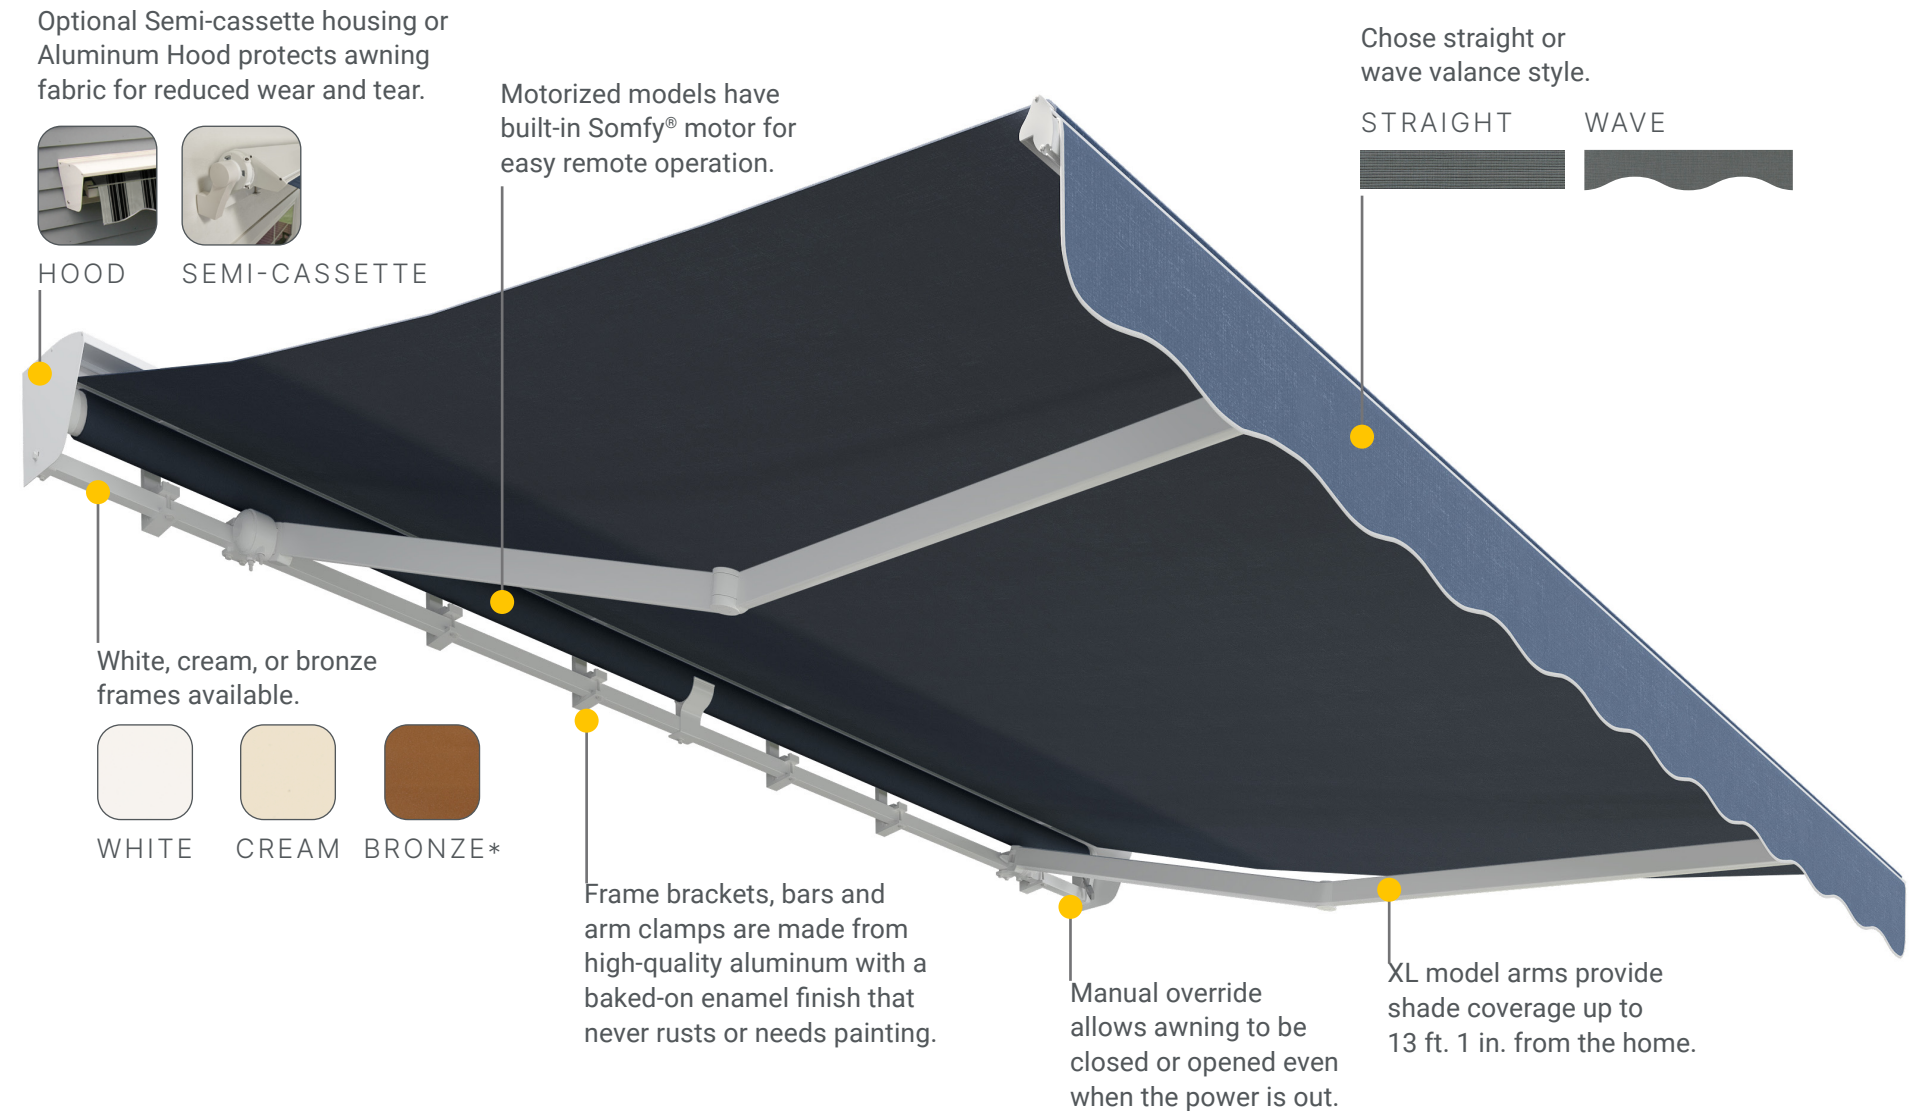

The SunSetter Advantage

When looking for the right shade solution for your home, go with quality – choose SunSetter. With SunSetter, you are getting quality products from the leading shade solution provider in America for over 30 years.