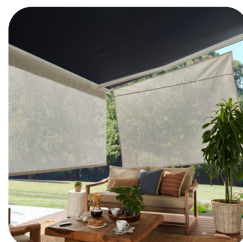

Awning Cover

This sturdy, cream-colored vinyl cover attaches over your awning when closed for protection from dirt, birds, rain, ice, etc.